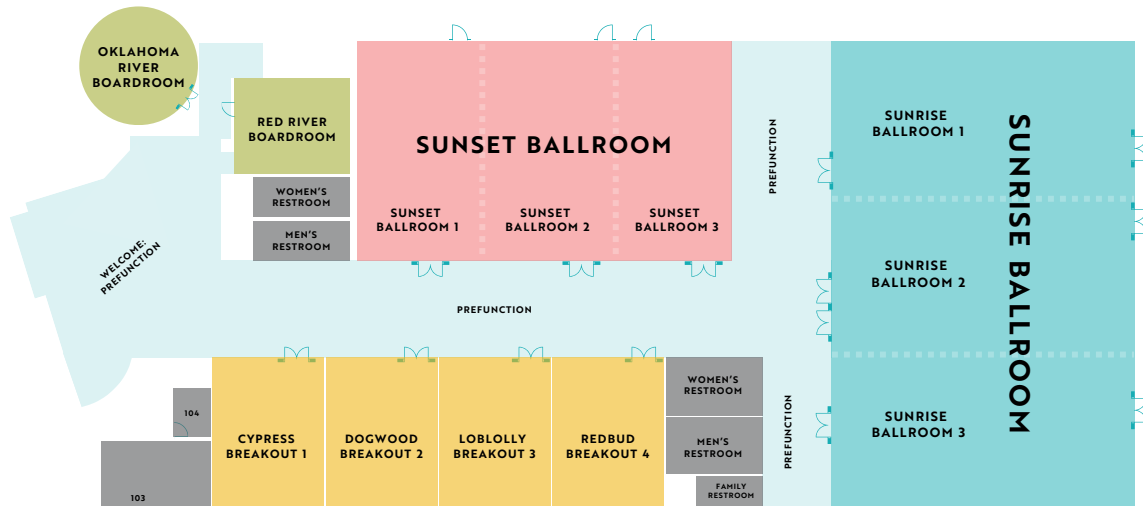

EVENT SPACES

26,676 SQ. FT.
TOTAL SPACE

19,193 SQ. FT.
TOTAL MEETING SPACE

7,483 SQ. FT.
TOTAL PRE-FUNCTION SPACE

DETAILED BREAKDOWN

ROOM	DIMENSIONS (LxWxH)	SQ. FT.	CAPACITY WITH VARIED SEATING TYPES							
SUNRISE BALLROOMS <i>(Three Total Suites)</i>	76' x 117' x 25'	8,892	600	780	396	528			70	46
One Sunrise Suite	76' x 39' x 25'	2,964	180	329	108	165	72		18	14
Two Sunrise Suites	76' x 78' x 25'	5,928	390	658	252	363	90		48	30
Sunrise Prefunction Space		2,320								
SUNSET BALLROOMS <i>(Three Total Suites)</i>	53' x 93' x 25'	4,929	320	547	216	252			37	26
One Sunset Suite	53' x 31' x 25'	1,643	106	182	72	84	45		23	10
Two Sunset Suites	53' x 62' x 25'	3,268	224	364	144	168	66		11	18
Sunset Prefunction Space		2,688								
BREAKOUT ROOMS <i>(Four Total Rooms)</i>	36' x 112' x 13'	4,032	300	448	280	264	108	102	24	20
Cypress	36' x 28' x 13'	1,008	60	112	36	66	33	30		
Dogwood	36' x 28' x 13'	1,008	60	112	36	66	33	30		
Loblolly	36' x 28' x 13'	1,008	60	112	36	66	33	30		
Redbud	36' x 28' x 13'	1,008	60	112	36	66	33	30		
Two Breakout Rooms	36' x 36' x 13'	2,016	150	224	90	132	54	48	12	10
Three Breakout Rooms	36' x 84' x 13'	3,024	210	336	144	198	84	78	18	16
Welcome Prefunction Space		2,475								
BOARDROOMS <i>(Two Total Rooms)</i>										
Red River	30' x 23' x 9'	690	40			36	14	16		
Oklahoma River (Round)	28' Diameter x 14' H	650	40					18